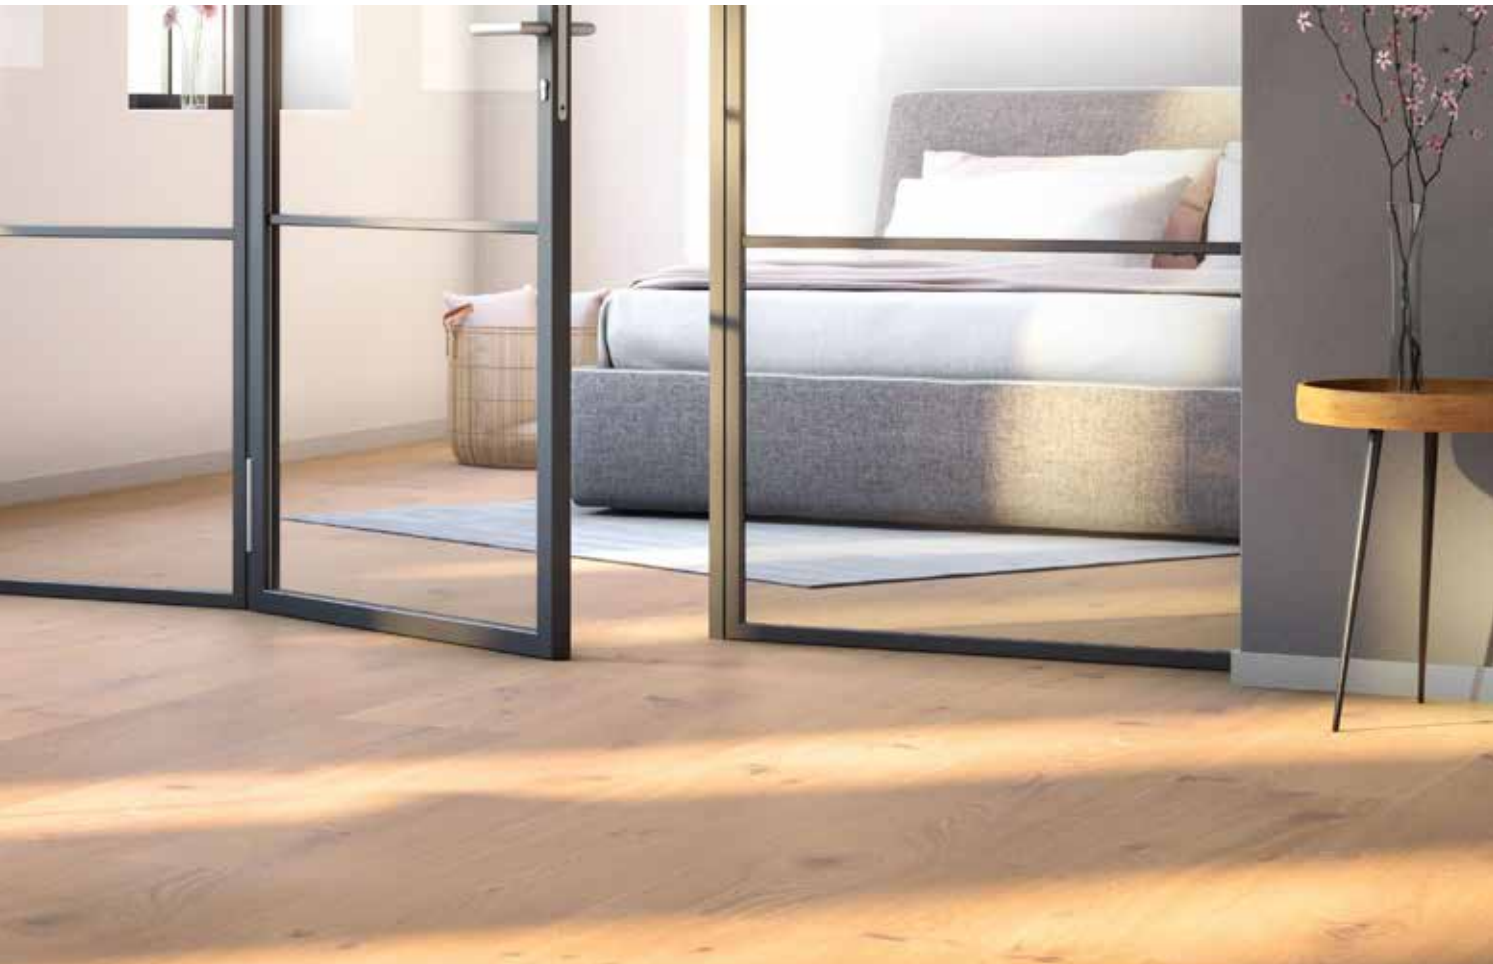

THEDE & WITTE
FERTIGPARKETT

PARQUET COLLECTION 2024
LIVING NATURALLY

OUR CURRENT RANGE OF 1-STRIP FLOORBOARDS

- Wear layer approx. 4 mm for North American timbers: 3 mm, for Oak 10 mm: 2.5 mm
- Surface treatment: naturally oiled - ready for interior use or 6-times acrylic lacquer, matt
- Available in various surface treatments
- Max. 1 board per pack can be short length or natural and slightly knotty max. 2 boards per pack can be short length
- Simple, professional installation thanks to Clic system or full surface glueing
- Suitable for water based subfloor heating systems
- Please refer to the technical data sheets