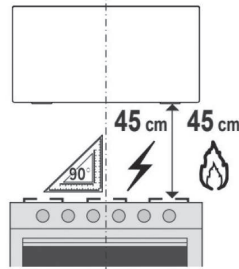

Vertical Davlumbaz

Glass Vertical
Smart Linear Vertical
Maris Neo
Maris 2.0 Pro Matt
Maris Pro Matt
Mythos Pro
Mythos Air Hub