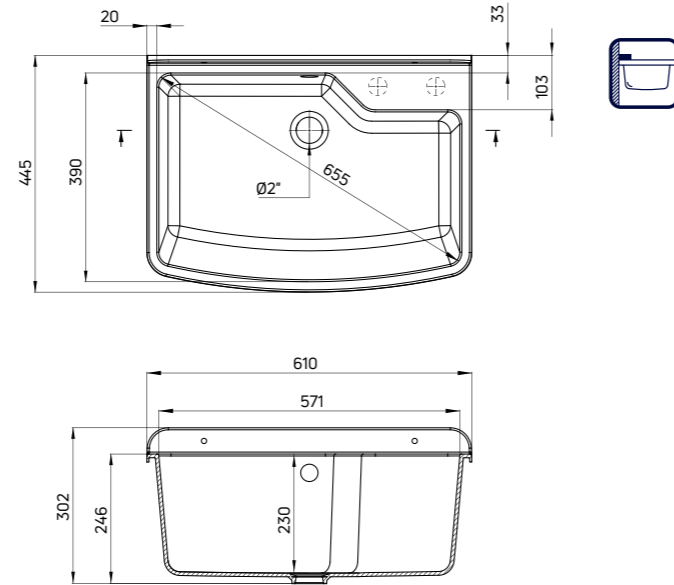

GARDEN

- 2" atık kiti dahildir
- Hazne içinde taşma düzeneği
- Duvara montaj için braketler dahildir
- 2" waste kit included
- Overflow in bowl
- Brackets included for wall mounting

YÜZEY / FINISH	KOD / CODE	EAN
● szary / grey	ZYT 310B	5907650879411