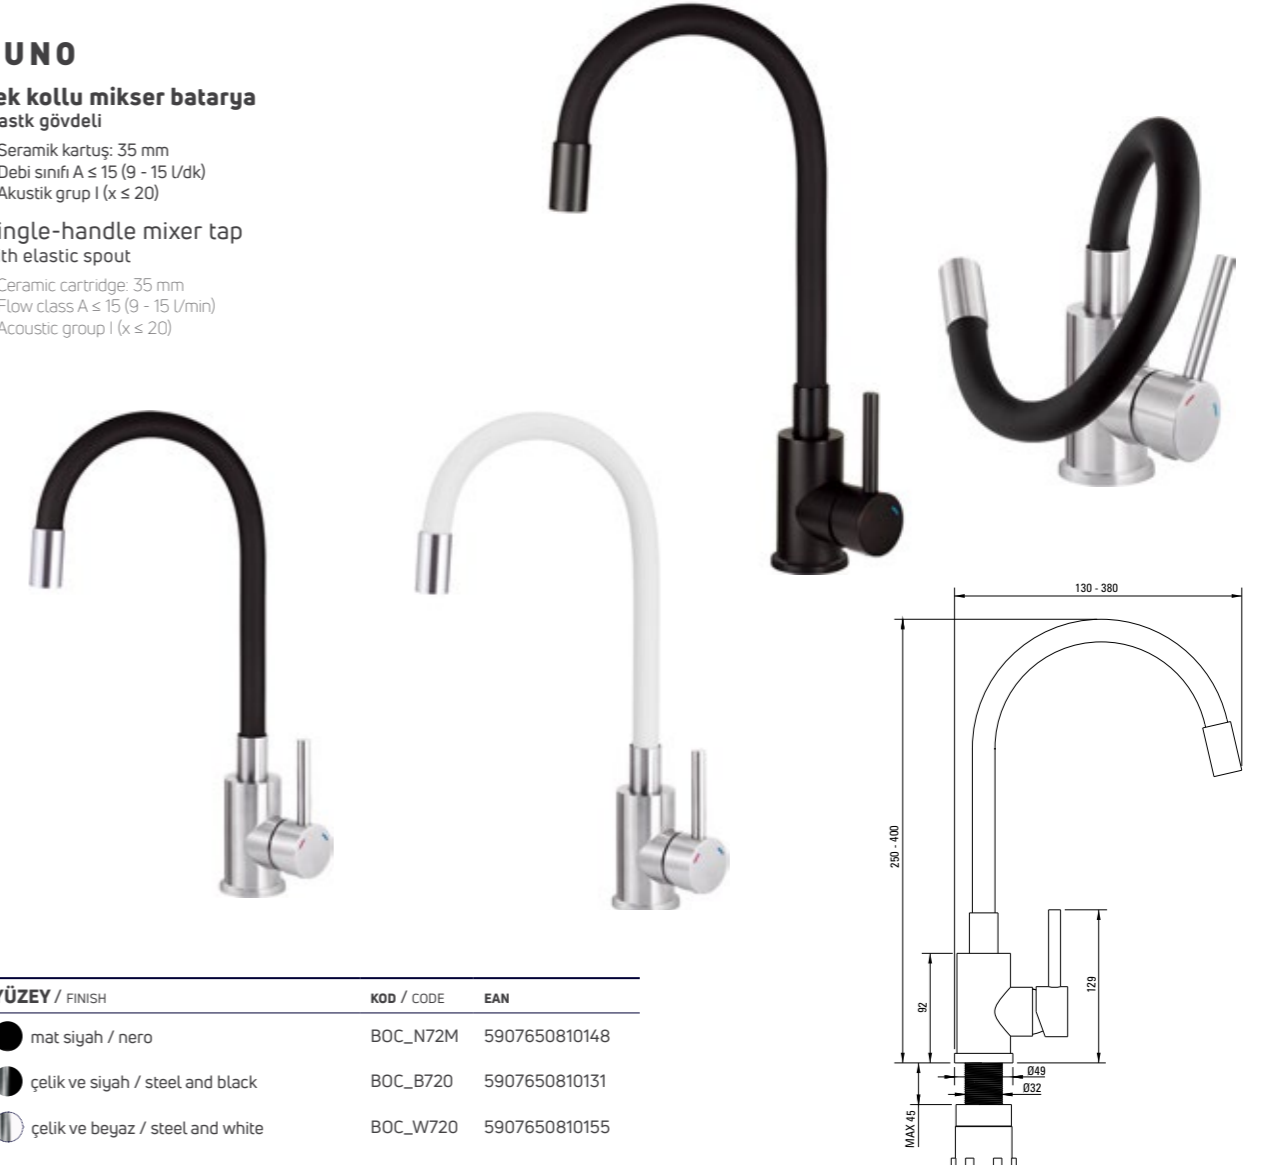

Single-handle mixer tap with elastic spout

- Ceramic cartridge: 35 mm
- Flow class A ≤ 15 (9 - 15 l/min)
- Acoustic group I (x ≤ 20)

YÜZEY / FINISH	KOD / CODE	EAN
● mat siyah / nero	BOC_N72M	5907650810148
● çelik ve siyah / steel and black	BOC_B720	5907650810131
● çelik ve beyaz / steel and white	BOC_W720	5907650810155

AKSESUARLAR

Dispenser bulaşık deterjanı

- Uzun ağızlık
- Hacim 500 ml
- Dayanıklı mekanizma