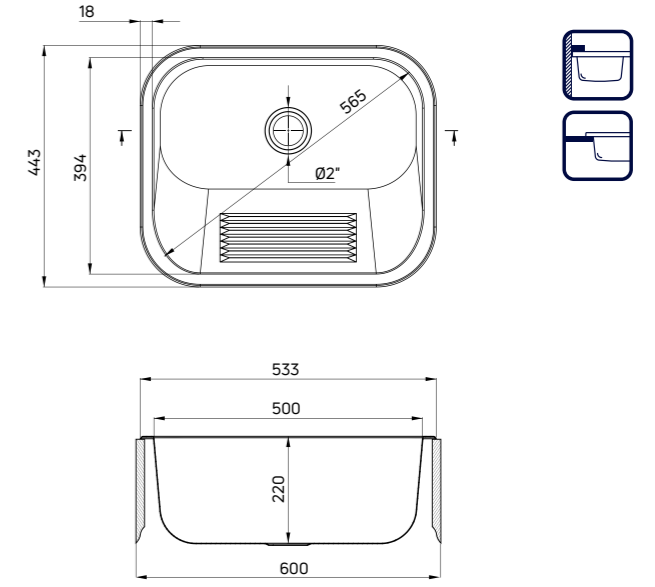

GARDEN

- 2" atık kiti dahildir
- Hazne içinde taşma düzeneği
- Duvara montaj için braketler dahildir
- 2" waste kit included
- Overflow in bowl
- Brackets included for wall mounting

YÜZEY / FINISH	KOD / CODE	EAN
● gri / grey	ZYT 311A	5907650879398
● grafit / graphite	ZYT 211A	5907650879404

GARDEN

- 2" atık kiti dahildir
- Hazne içinde taşma düzeneği
- Duvara montaj için braketler dahildir
- 2" waste kit included
- Overflow in bowl
- Brackets included for wall mounting

YÜZEY / FINISH	KOD / CODE	EAN
● szary / grey	ZYT 310B	5907650879411

- 2" atık kiti dahildir
- Tezgah kesim ölçüsü: 513x413 mm
- Yüksek kaliteli 1 mm kalınlığında çelik
- Duvara montaj için braketler dahildir
- 2" waste kit included
- Countertop cutout: 513x413 mm
- High-quality, thick 1 mm stainless steel
- Brackets included for wall mounting

YÜZEY / FINISH	KOD / CODE	EAN
● saten / satin	ZYK 0100	5908212039625

- 2" atık kiti dahildir
- Tezgah kesim ölçüsü: 530x475 mm
- Deliklerin sayısı: 1
- Çelik kalınlığı: 0,8 mm
- Duvara montaj için braketler dahildir
- 2" waste kit included
- Countertop cutout: 530x475 mm
- Number of holes: 1
- Steel thickness: 0,8 mm
- Brackets included for wall mounting

YÜZEY / FINISH	KOD / CODE	EAN
● fırçalanmış saten / brushed satin	ZYK 010B	5907650876519