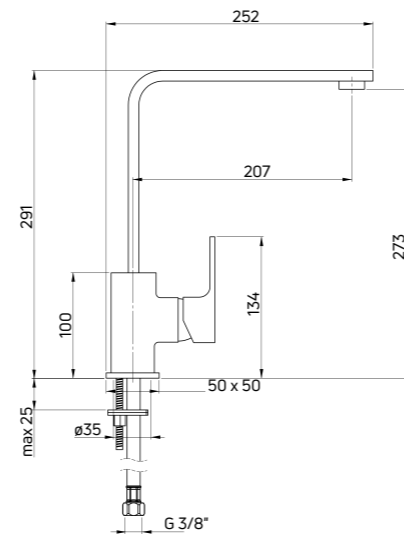

Single-handle mixer tap
with swivel spout

- Ceramic cartridge: 35 mm
- Flow class A - 9-15 l/min
- Acoustic group I - up to 20 dB