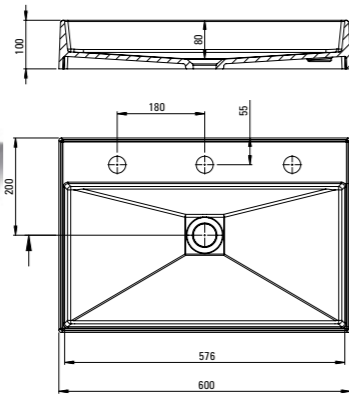

CORREO

- Granit Duş Tekneleri - dikdörtgen
- Ölçü: 1200x900 mm Yükseklik: 35mm
- Kaymaz yüzey

- Granit Shower Tray - rectangular
- Size: 1200x900 mm Height: 35mm
- Anti-slip surface

- Granit Duş Tekneleri - dikdörtgen
- Ölçü: 900x900 mm Yükseklik: 35mm
- Kaymaz yüzey

- Granit Shower Tray - rectangular
- Size: 900x900 mm Height: 35mm
- Anti-slip surface

YÜZEY / FINISH	KOD / CODE	EAN
mat siyah / nero	KQR_N43B	5908212095768
metalik gri / metallic grey	KQR_S43B	5908212095805
metalik antrasit / metallic anthracite	KQR_T43B	5908212099100

TÜM ÖLÇÜLER / ALL SIZES	KOD / CODE	EAN
• 900x900 mm	• KQR_N41B	• 5908212095751
• 1000x800 mm	• KQR_N46B	• 5908212095744
• 1000x900 mm	• KQR_N45B	• 5908212093078
• 1200x800 mm	• KQR_N44B	• 5908212095775
• 1200x900 mm	• KQR_N43B	• 5908212095768
• 1400x800 mm	• KQR_N48B	• 5907650821168
• 1400x900 mm	• KQR_N47B	• 5907650821144

CORREO

- Granit Banyo Eviyesi - Tezgah üstü
- Ölçü: 600x400 mm Yükseklik: 100 mm
- Büyük ve derin hazne

- Granite Washbasin - Countertop
- Size: 600x400 mm Height: 100 mm
- Large and deep bowl

YÜZEY / FINISH	KOD / CODE	EAN
beyaz / alabaster	CQR_AU6S	5907650878957
metalik gri / metallic grey	CQR_SU6S	5908212093047
metalik antrasit / metallic anthracite	CQR_TU6S	5908212097786
mat siyah / nero	CQR_NU6S	5908212093054

SILIA

- Granit Banyo Eviyesi - Tezgah üstü
- Genişlik: 350 mm Boy: 550 mm
- Büyük ve derin hazne

- Granite Washbasin - Countertop
- Width: 350 mm Length: 550 mm
- Large and deep bowl

YÜZEY / FINISH	KOD / CODE	EAN
beyaz / alabaster	CQS_AU6S	5907650828198
metalik gri / metallic grey	CQS_SU6S	5907650828204
metalik antrasit / metallic anthracite	CQS_TU6S	5907650828174
mat siyah / nero	CQS_NU6S	5907650828181

SILIA

- Granit Banyo Eviyesi - Tezgah üstü
- Çap: 360 mm Yükseklik: 120 mm
- Büyük ve derin hazne