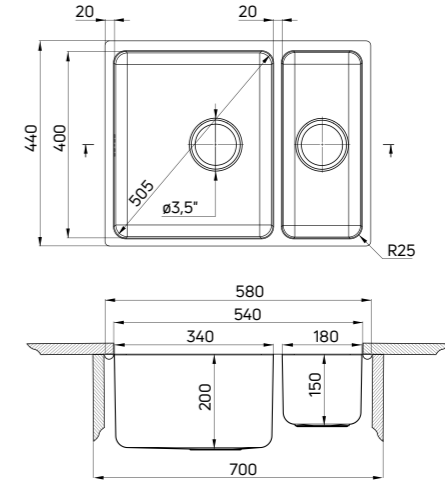

EGERIA

- 3,5" Space Saver Lux atık kiti dahildir (ZXY 9914)
- Tezgah kesim ölçüsü: 560x420 mm (tezgah üstü), 540x400 mm (tezgah altı)
- Hazne içinde taşma düzeneği
- Yüksek kaliteli 1 mm kalınlığında çelik
- Ekstra geniş hazne

- 3,5" Space Saver Lux waste kit included (ZXY 9914)
- Countertop cutout: 560x420 mm (drop-in installation), 540x400 mm (undermount installation)
- Overflow in bowl
- High-quality, thick 1 mm stainless steel
- Extra large bowl

YÜZEY / FINISH	KOD / CODE	EAN
● fırçalanmış saten / brushed satin	ZPE 050C	5908212048436