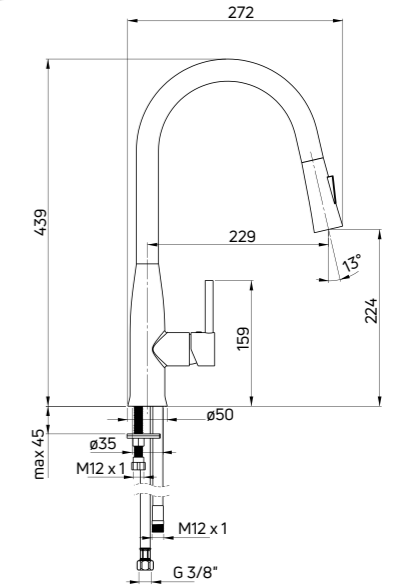

Single-handle mixer tap
with swivel, pull-out spout

- Ceramic cartridge: 35 mm
- Flow class Z - 4-9 l/min
- Acoustic group I - up to 20 dB
- Backflow valves
- 2-function hand spray (aerated and rain streams)