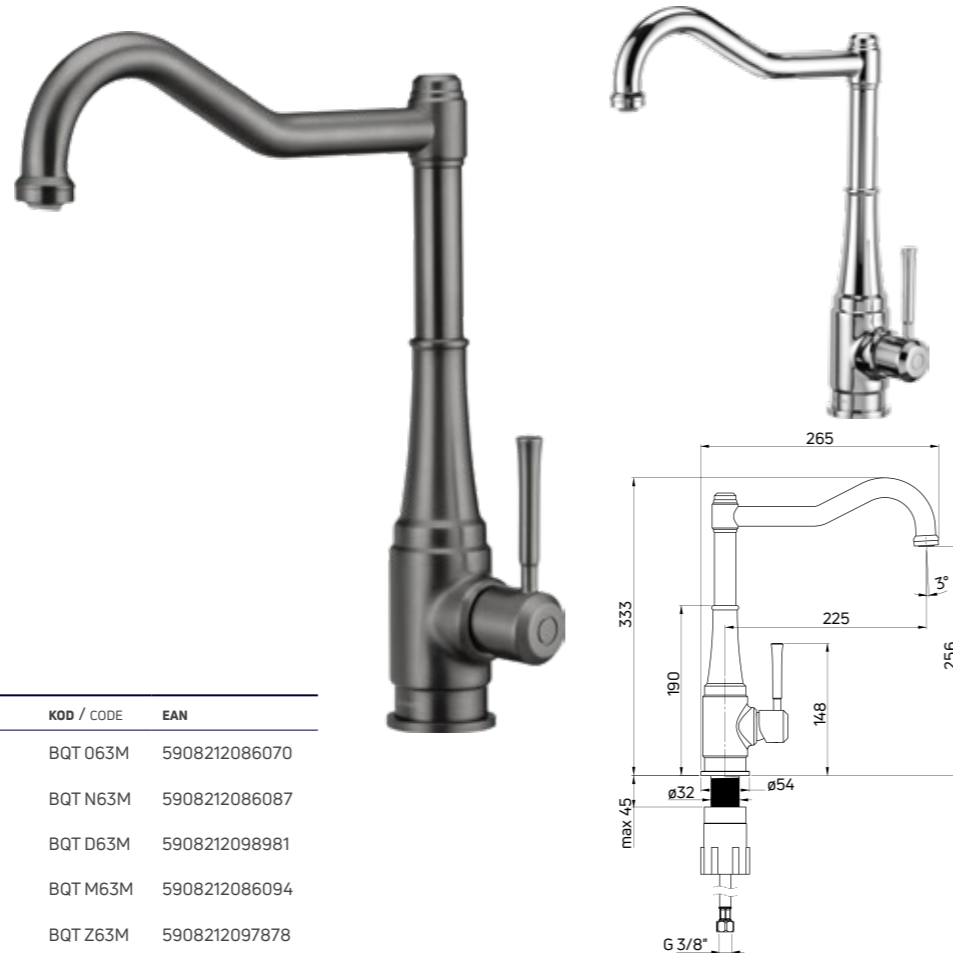

YÜZEY / FINISH	KOD / CODE	EAN
● krom / chrome	BQT 063M	5908212086070
● mat siyah / nero	BQT N63M	5908212086087
● titanyum / titanium	BQT D63M	5908212098981
● pirinç / brass	BQT M63M	5908212086094
● altın / gold	BQT Z63M	5908212097878

GERBERA

Tek kollu mikser batarya
döner, dışarı çekilebilir ağızlı

- Seramik kartuş: 25 mm
- Debi sınıfı Z - 4-9 l/dak
- Akustik grup I - 20 dB'ye kadar
- 2 fonksiyonlu su akışı (havalandırma ve yağmur akışı)
- Metal örgülü hortum

Single-handle mixer tap
with swivel, pull-out spout

- Ceramic cartridge: 25 mm
- Flow class Z - 4-9 l/min
- Acoustic group I - up to 20 dB
- 2-function hand spray (aerated and rain streams)
- Metal braided hose